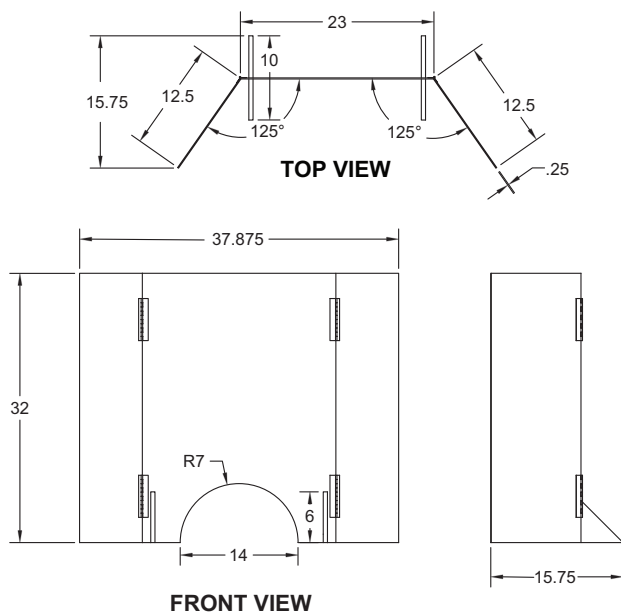

FEATURING:

1/8" Clear Cast Acrylic - Clear hinges - Full visibility - Ships flat
VINYL LOGO AND OR MESSAGING AVAILABLE.