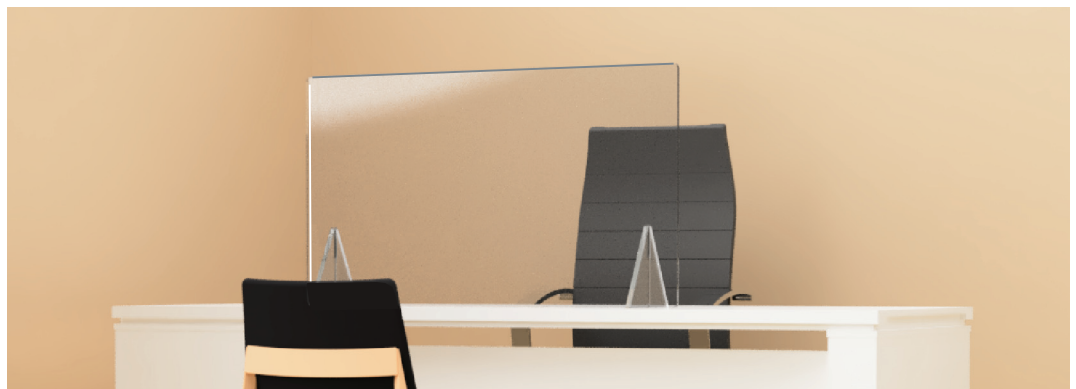

# SAFETY SCREEN

## Office Staff Protector

36"W X 24"H

42"W X 24"H

36"W X 42"H

- CLEAR FRAMELESS PLEXIGLASS
- FREESTANDING ON ANY DESK OR COUNTER
- CUSTOM SIZES AND FINISHES AVAILABLE
- BRANDING AND MESSAGING EASILY ADDED