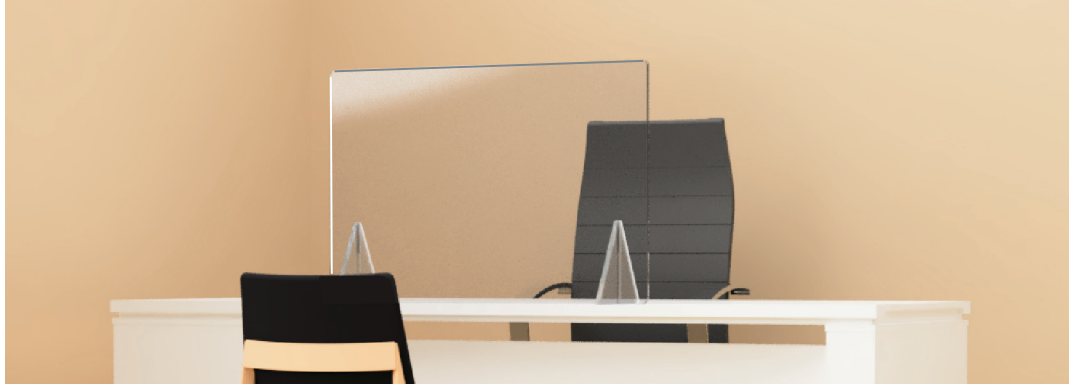

# SAFETY SCREEN

## Office Staff Protector

36"W X 24"H

42"W X 24"H

36"W X 42"H

- CLEAR FRAMELESS PLEXIGLASS
- FREESTANDING ON ANY DESK OR COUNTER
- CUSTOM SIZES AND FINISHES AVAILABLE
- BRANDING AND MESSAGING EASILY ADDED